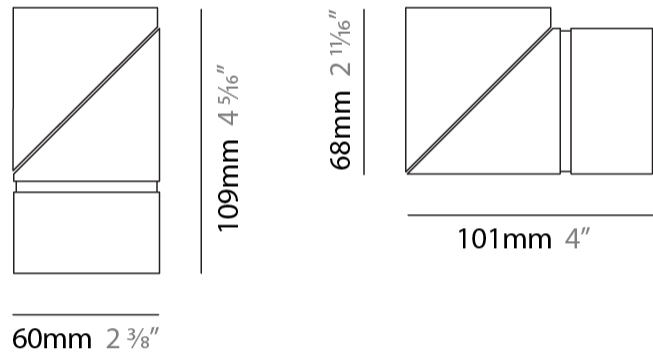

PROJECT	
TYPE	
SPECIFIER	
QUANTITY	
DATE	

BOB RECESSED

A7200003-

base number	Color Temperature	Finish Options	Lens Options

1. To build a product code in our configurator select the specify button on the base model # product page
2. To build a manual product code on this datasheet choose from the options listed below in blue font and add the suffix to the base model #

GENERAL

Series: Bob
Brand: Letroh
Division: Architectural
Mounting Type: Recessed
Mounting Location: Ceiling
Subcategory: Semi-Flush

PHYSICAL

Shape: Cylinder
Diameter (mm): 60
Diameter (in): 2 3/8
Length (mm): 109
Length (in): 4 5/16
Light Distribution: Adjustable / Downlight
Weight (kg): 0.60
Weight (lbs): 1.32
Fixture Finish: WHI / BLK
Fixture Material: Aluminum
Cut-out Measurements: 35mm/1 3/8"

ELECTRICAL

Lamp Type: LED
Input Wattage (W): 20
Total Output Wattage (W): 17
Dimming: Tri-Mode (Non-Dimming and Phase Dimming (120Vac only) and 0-10V Dimming)
Driver Included: Yes
Driver Location: Remote
Driver Type: Constant Current - Universal
Driver Class: Class 2
Input Voltage (V): 120 - 277
Constant Current (MA): 500
Constant Voltage (V): 33.9

LED

Color Temperature (°K): 2700 / 3000
Max. Delivered Lumen (lm): 1100 / 1500
CRI: >90 CRI
Lamp Life (hrs): 50000

OPTICAL

Optic°: 30 / 40 / 60 / OV / RT / WW
Adjustability: Rotational 360°; Tilt 90°

RATINGS AND CERTIFICATIONS

Certified By: Certified for North American Standards
IP rating: IP20